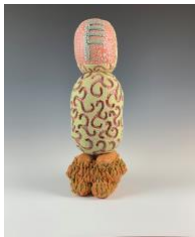

# PDNB

PHOTOGRAPHS DO NOT BEND GALLERY

## ROBERT MILNES: Questioning Cognition

October 15 – November 30, 2020

*Objects Are Simple, 2018*

Cone 04 white earthenware with slips and textured glazes  
16.5" d x 13" h  
SOLD

*A Thought, 2019*

Cone 04 white earthenware with slips and textured glazes  
24" h x 7" x 7"  
\$2800

*The Totality of True Thoughts, 2019*

Cone 04 white earthenware with slips and textured glazes  
21" h x 13.5" w x 8.5" d  
\$3000

*Ancient Links, 2020*

Cone 04 white earthenware with slips and textured glazes  
23.5" h x 7.5" x 7.5"  
\$3000